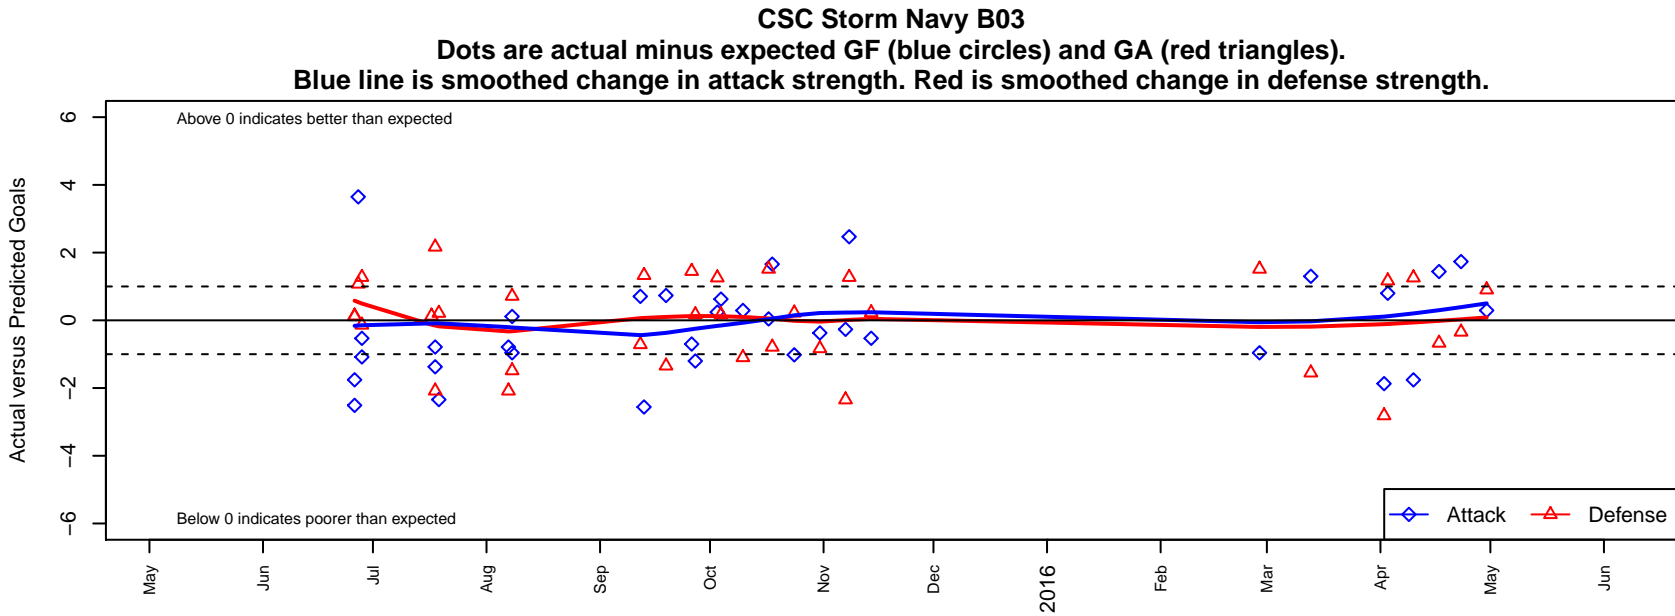

CSC Storm Navy B03

Corvallis SC Storm
 Corvallis, OR
 B03 total strength=650
 attack=0.91 defense=0.39
 fall league = PTT B03 Div 1 Green
 spr league = Spr OYS B03 Div 1 Green
 notes= Corvallis United SC and
 Valley FC merged in
 2014-15

**attack and defense variance (black dot)
relative to other teams
and top 10 in region**

**attack and defense rating
relative to others at age
and all opponents in last 13 months**

Performance relative to 13 month average