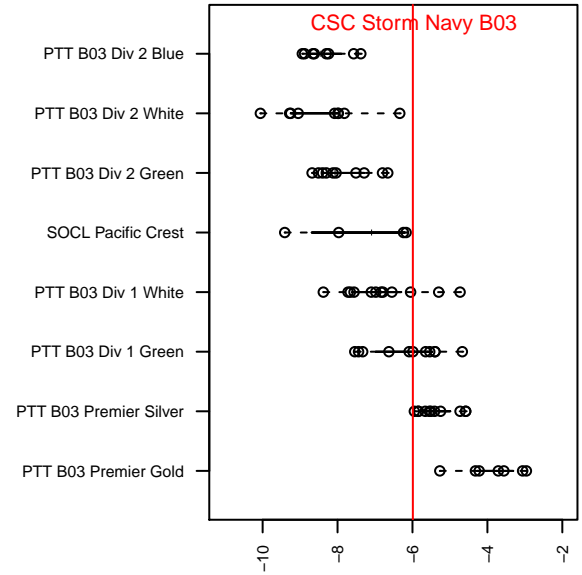

CSC Storm Navy B03

Corvallis SC Storm
 Corvallis, OR
 B03 total strength=650
 attack=0.91 defense=0.39
 fall league = PTT B03 Div 1 Green
 spr league = Spr OYS B03 Div 1 Green
 notes= Corvallis United SC and
 Valley FC merged in
 2014-15

alt names used:
 CSC 03B Navy
 CSC 03B Navy
 CORVALLIS CSC 03B NAVY (OR)
 Corvallis SC 03B Navy
 Corvallis SC 03B Navy
 Corvallis SC 03B Navy

Venues played:
 2015 Capital Cup BU12 Silver
 2015 Beaverton Cup BU12 Silver
 2015 Bend Premier Cup U12B 9v9 GOLD U12
 2015 PTT B03 Division 1 Green
 2015 OYS Presidents Cup B03
 2015 Spr OYS B03 Division 1 Green

**attack and defense variance (black dot)
relative to other teams
and top 10 in region**

**attack and defense rating
relative to others at age
and all opponents in last 13 months**

Performance relative to 13 month average